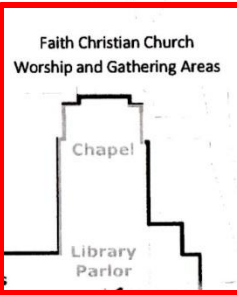

East Parkway

PARKING

Lindenwood will have members at each main entrance with Faith Christian Welcome Tags. They will assist in directing or escorting Faith members to the chapel area.

Contact Alan Dunn – 494-7349 with questions or special access needs.

Lot D

Faith Christian Church
Worship and Gathering Areas

Chapel

Library Parlor

Sanctuary

Choir Entrance

Office

Life Center